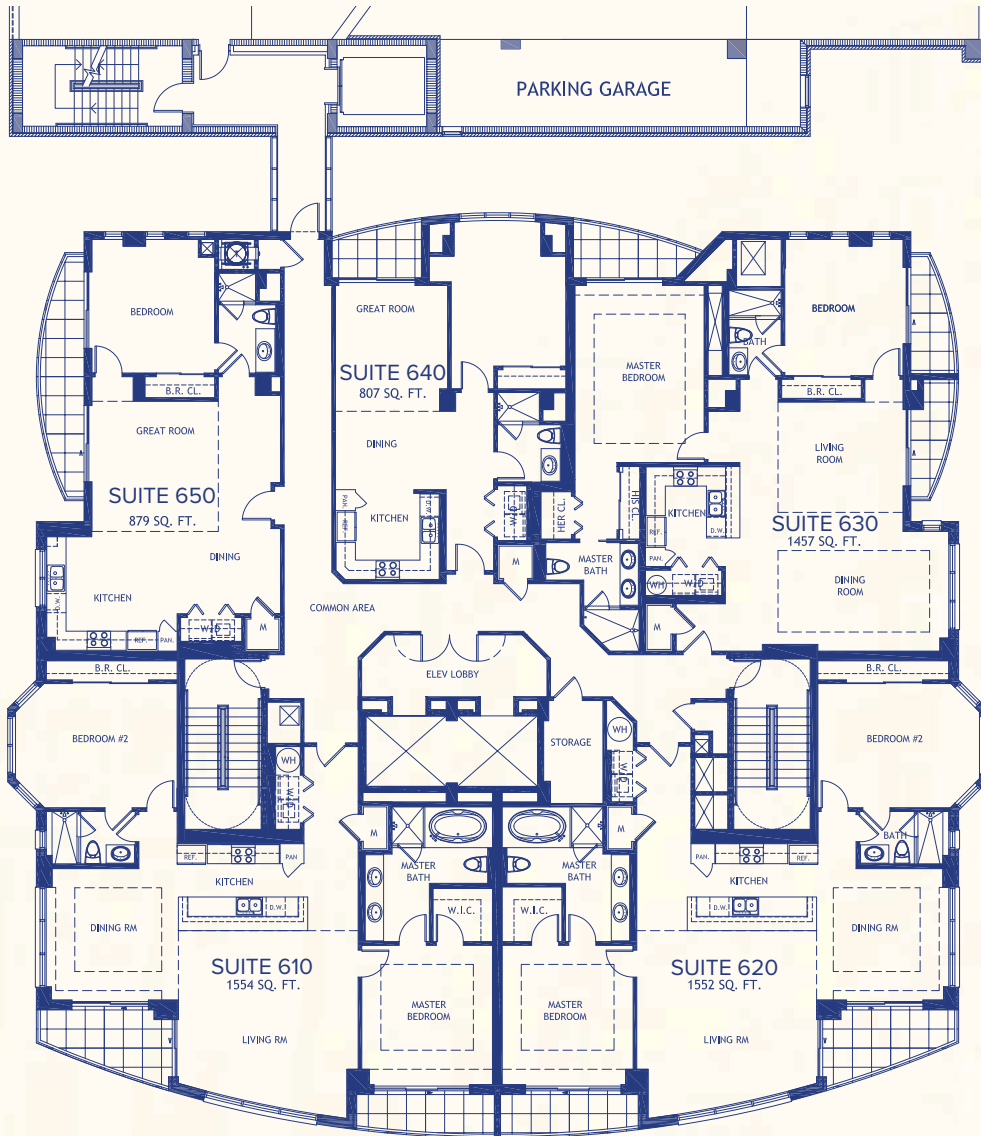

1800 W. University Ave. Gainesville, FL 32603

Residence Layouts – Level 6